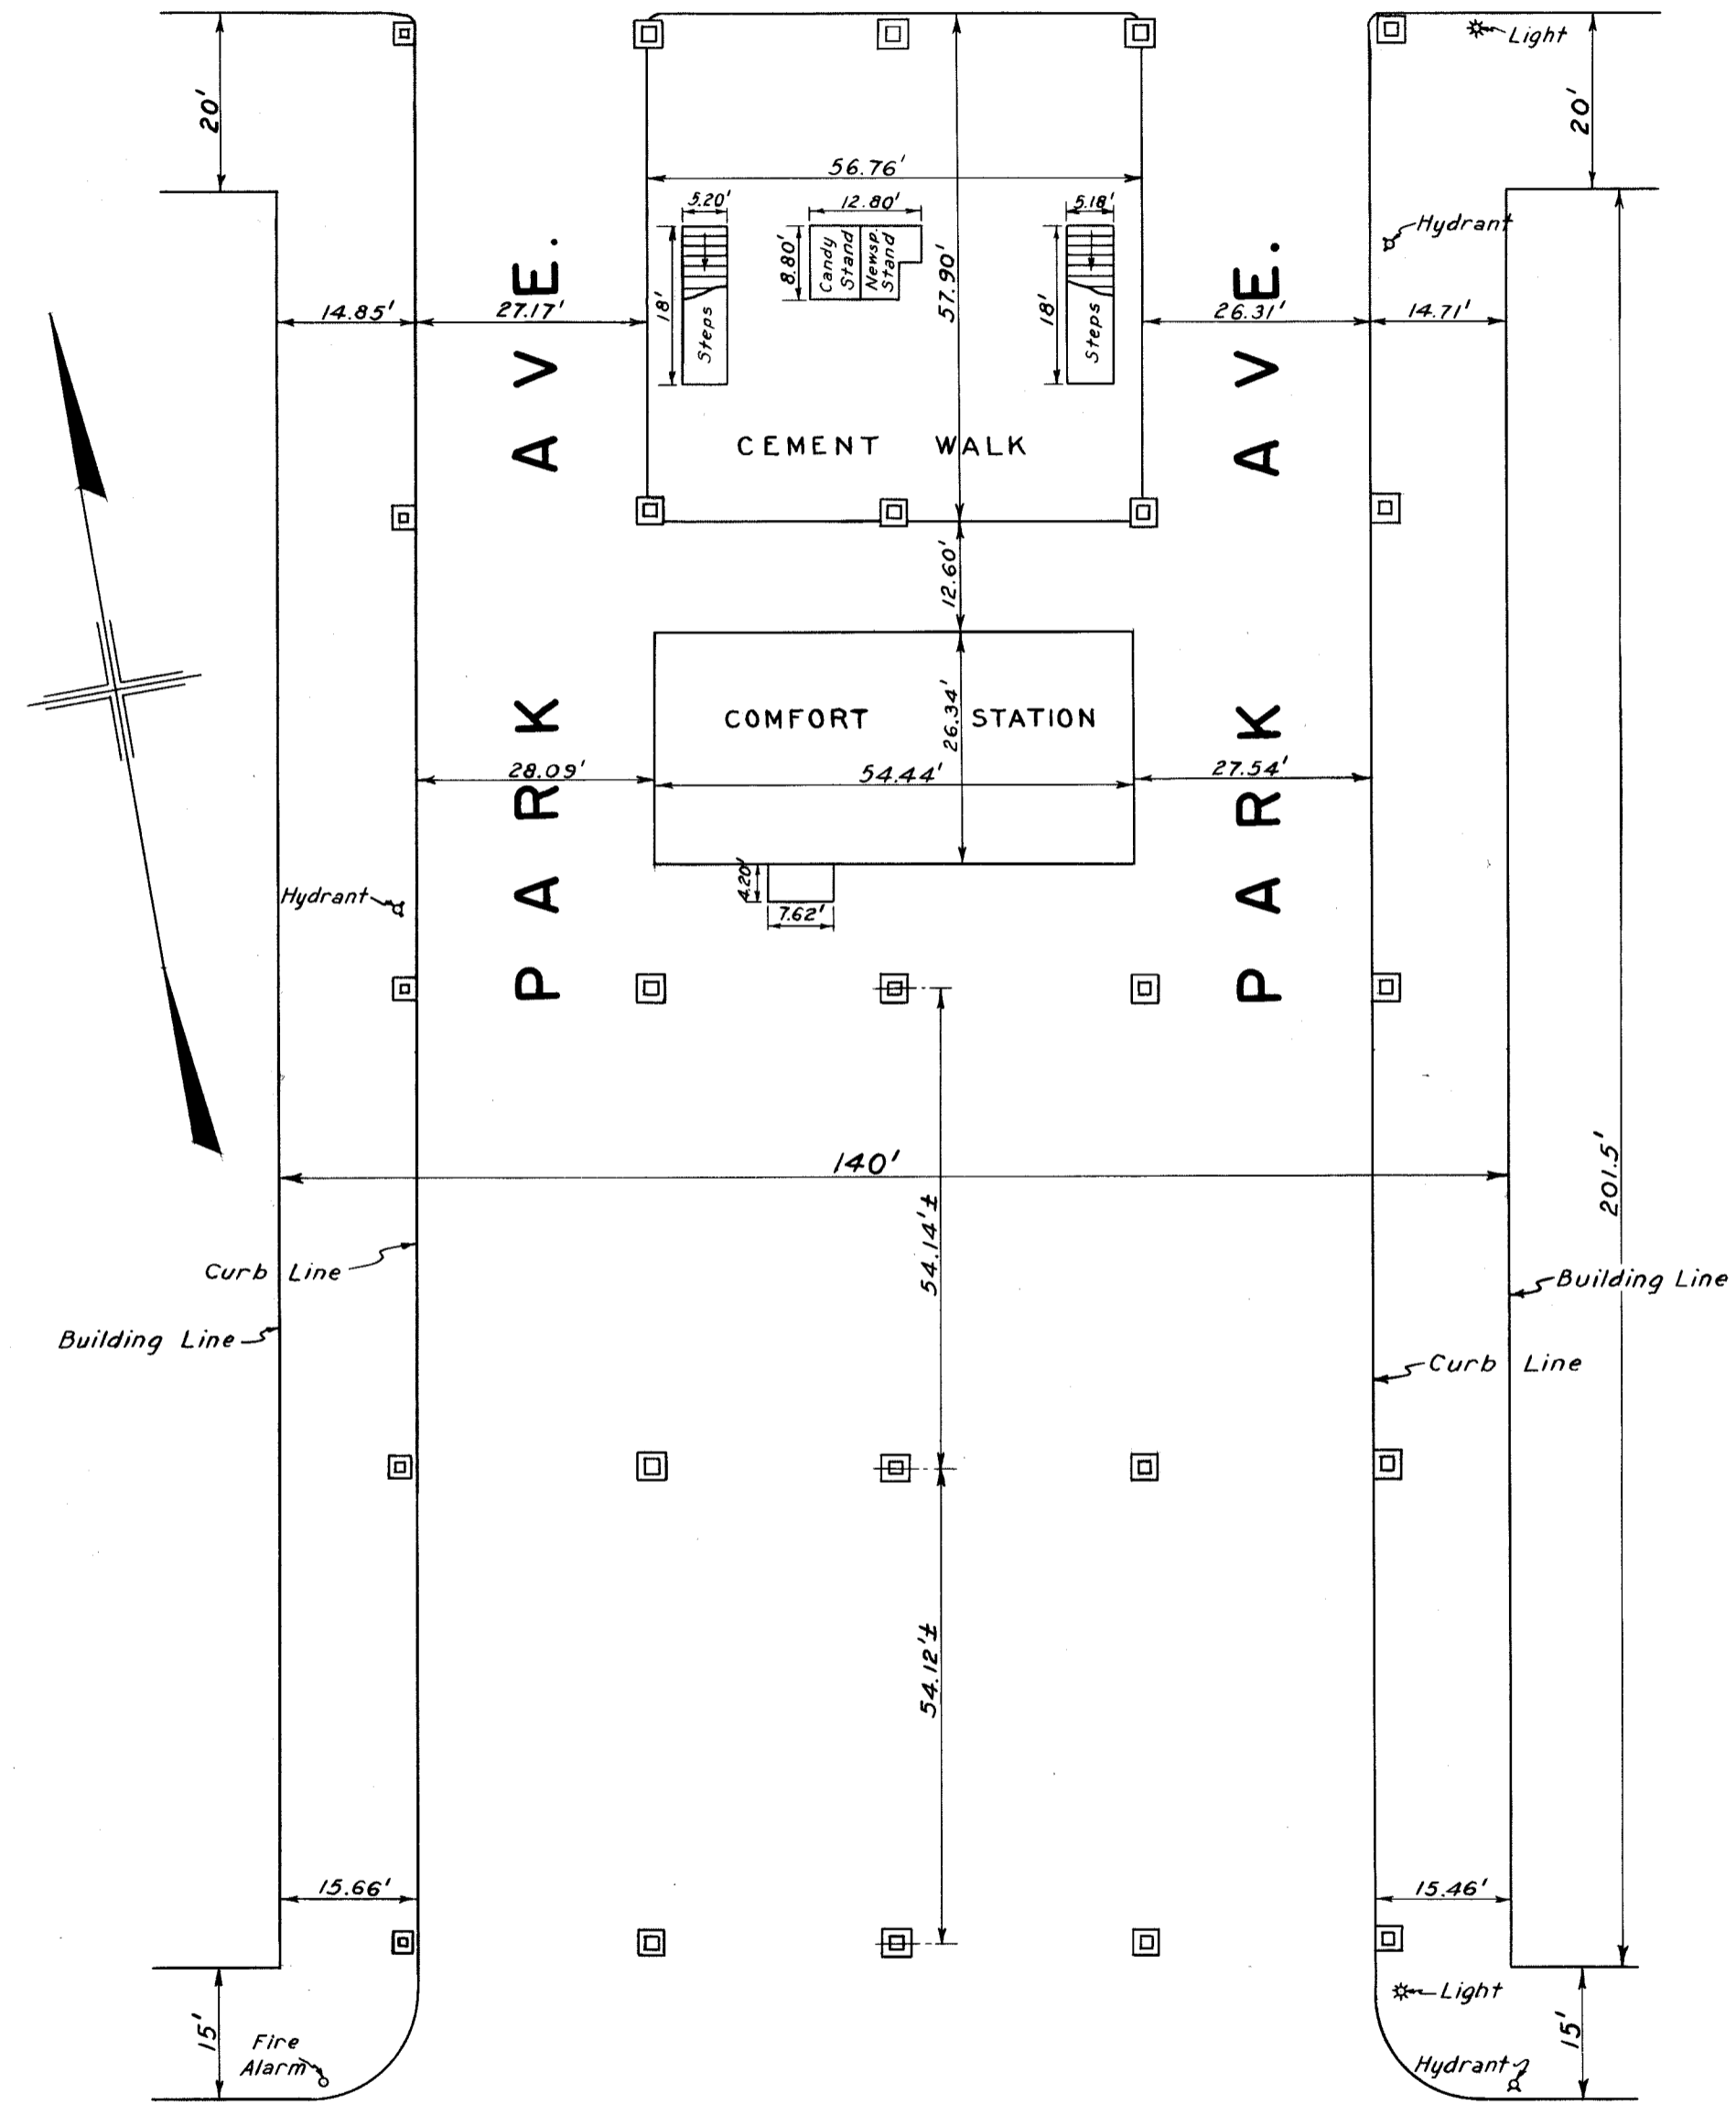

E. 125TH ST.

LOCATION SURVEY FROM FIELD NOTES
 SEPT. 27, 1939 BY O'BRIEN
 DRAWN BY L. M. A.

E. 124TH ST.

CITY OF NEW YORK
 OFFICE OF THE PRESIDENT BOROUGH OF MANHATTAN
 DEPARTMENT OF BOROUGH WORKS
 SKETCH SHOWING AREA
 WITHIN THE LINES OF
PARK AVENUE
BETWEEN E. 124TH ST. AND E. 125TH ST.
 SCALE 1" = 20' SEPT. 29, 1939

Drawer 14

File Number 96.332 ACC. No. 27900