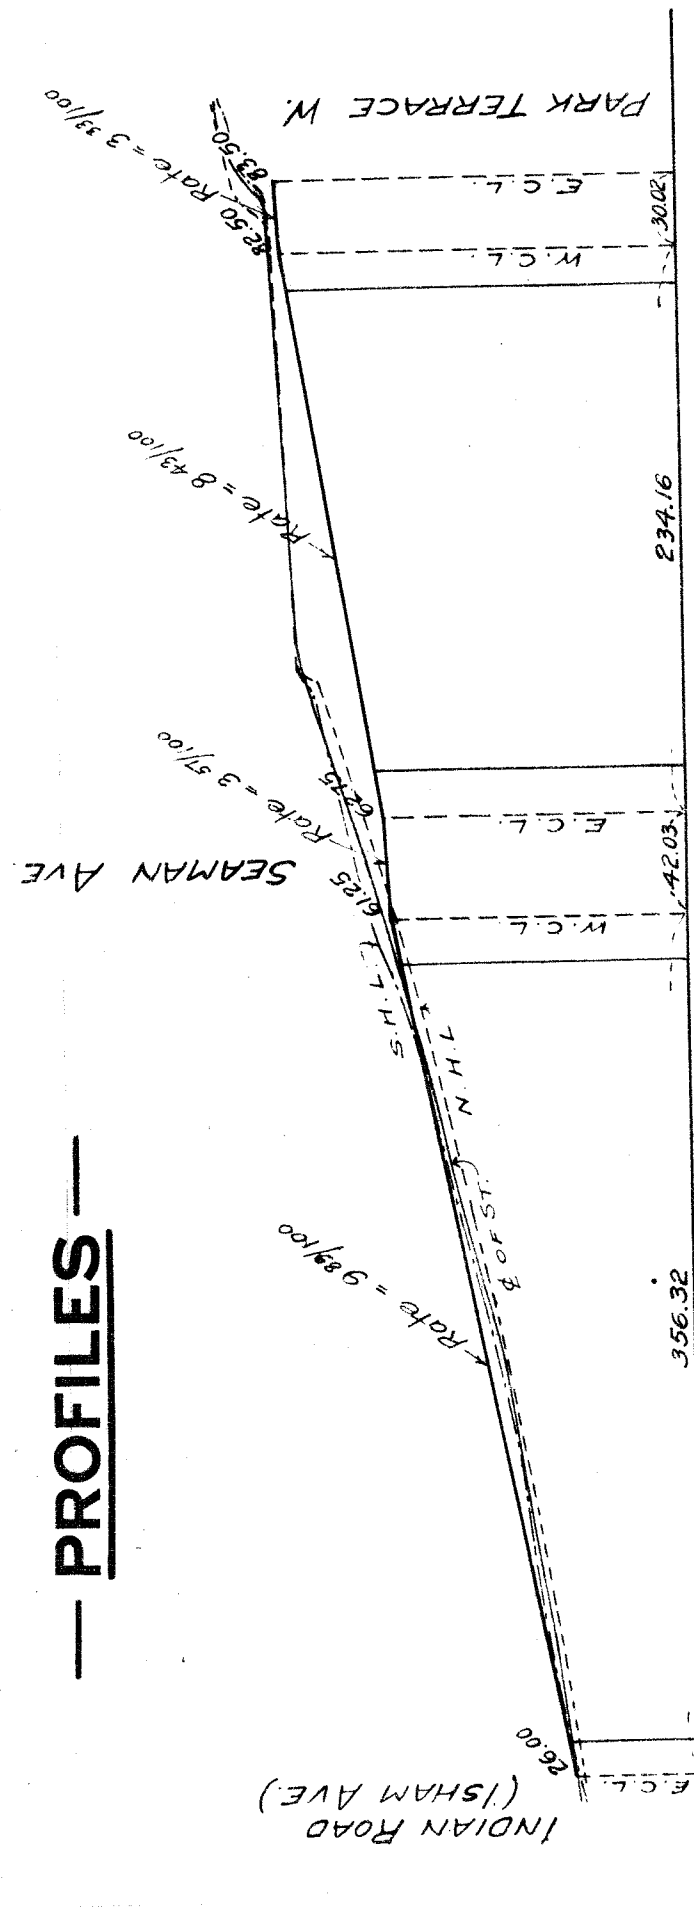

PROFILES

PROFILE OF W. 215TH ST.

HORIZONTAL SCALE - 1" = 80'
 VERTICAL SCALE - 1" = 40'

PROFILE OF PARK TERRACE WEST

HORIZONTAL SCALE - 1" = 80'
 VERTICAL SCALE - 1" = 40'

PROFILE OF W. 214TH ST.

HORIZONTAL SCALE - 1" = 80'
 VERTICAL SCALE - 1" = 40'

PROFILE OF PARK TERRACE EAST

HORIZONTAL SCALE - 1" = 80'
 VERTICAL SCALE - 1" = 40'

A

20625

FILE D 21.22
 X D 96.22

Drawer 1