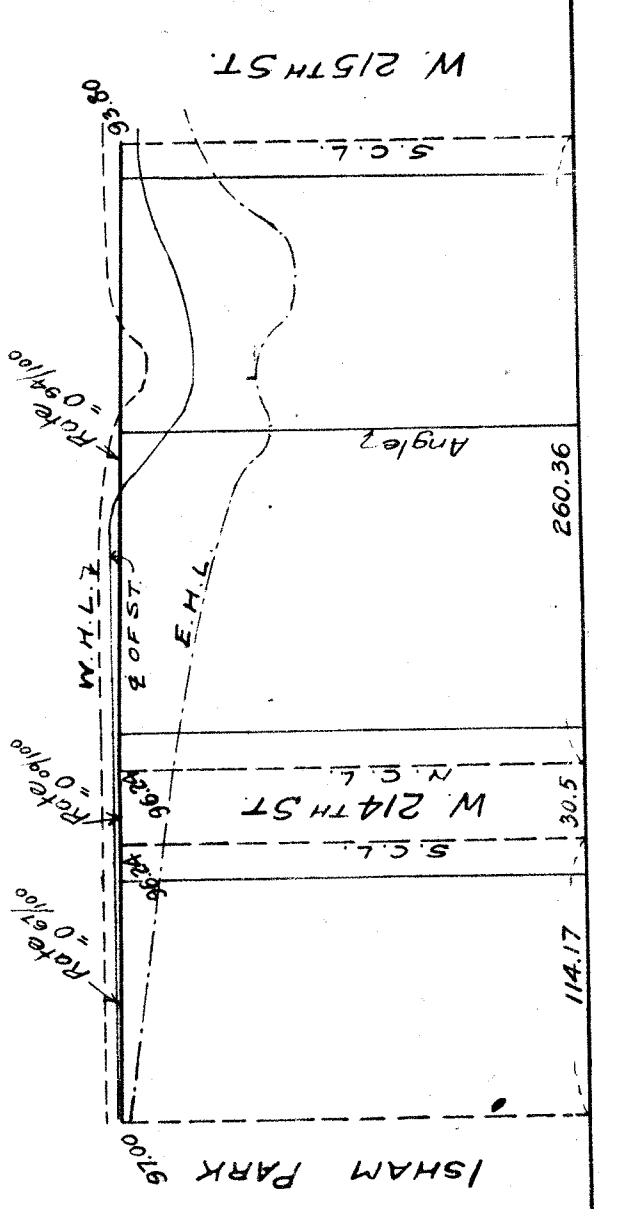

PROFILES

PROFILE OF W. 215TH ST.

HORIZONTAL SCALE - 1" = 80'
 VERTICAL SCALE - 1" = 40'

PROFILE OF PARK TERRACE WEST

HORIZONTAL SCALE - 1" = 80'
 VERTICAL SCALE - 1" = 40'

PROFILE OF W. 214TH ST.

HORIZONTAL SCALE - 1" = 80'
 VERTICAL SCALE - 1" = 40'

PROFILE OF PARK TERRACE EAST

HORIZONTAL SCALE - 1" = 80'
 VERTICAL SCALE - 1" = 40'

A

20625

FILE D 21.22
 X D 96.22

Drawer 1