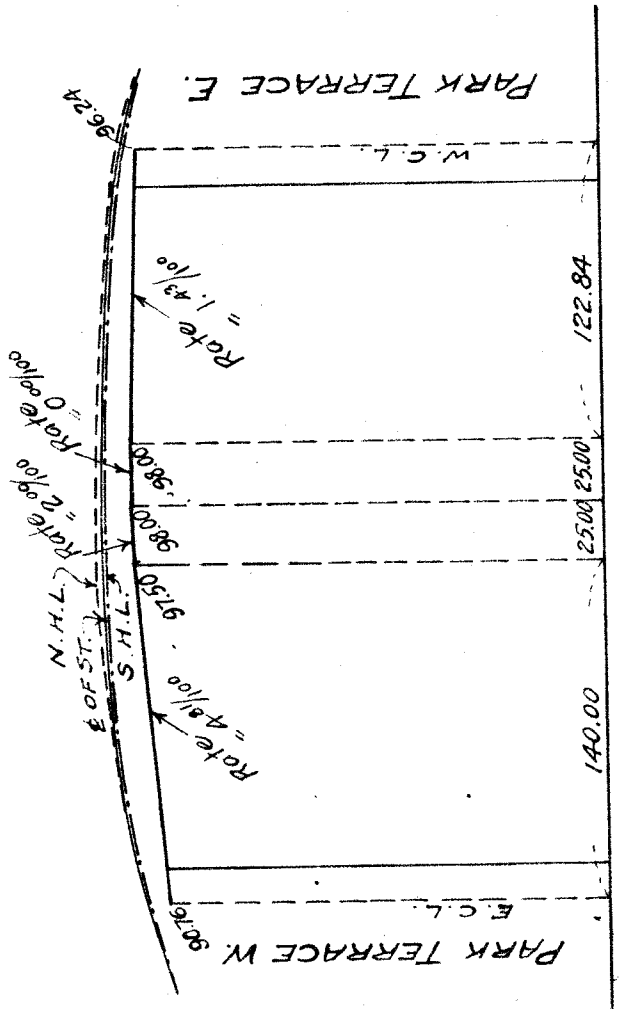

PROFILES

PROFILE OF W. 215TH ST.

HORIZONTAL SCALE - 1" = 80'
 VERTICAL SCALE - 1" = 40'

PROFILE OF PARK TERRACE WEST

HORIZONTAL SCALE - 1" = 80'
 VERTICAL SCALE - 1" = 40'

PROFILE OF W. 214TH ST.

HORIZONTAL SCALE - 1" = 80'
 VERTICAL SCALE - 1" = 40'

PROFILE OF PARK TERRACE EAST

HORIZONTAL SCALE - 1" = 80'
 VERTICAL SCALE - 1" = 40'

A

20625

FILE D 21.22
 X D 96.22

Drawer 1