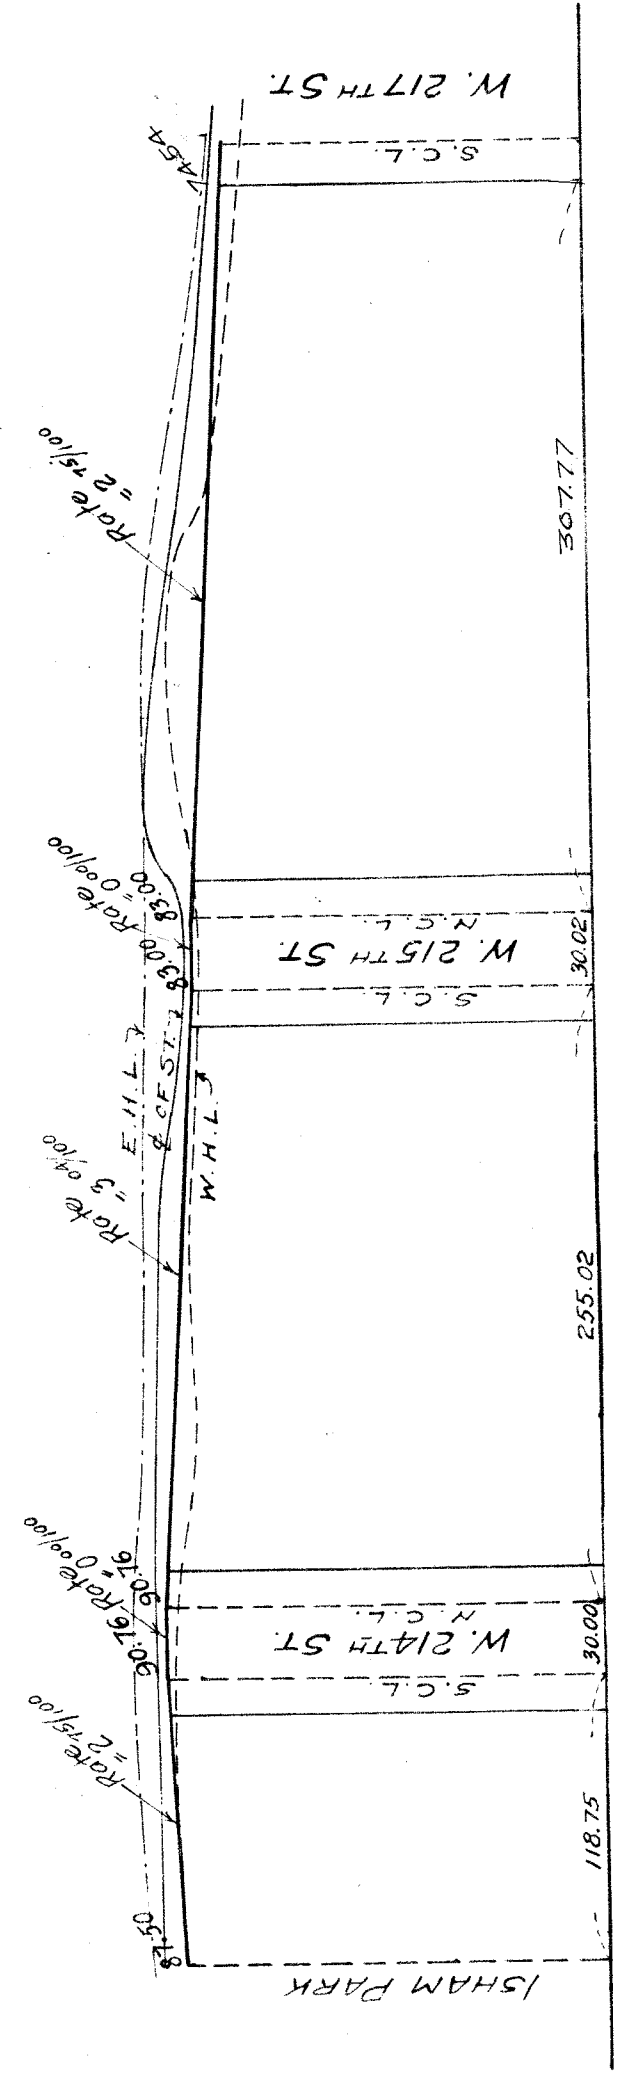

PROFILES

PROFILE OF W. 215TH ST.

HORIZONTAL SCALE - 1" = 80'
 VERTICAL SCALE - 1" = 40'

PROFILE OF PARK TERRACE WEST

HORIZONTAL SCALE - 1" = 80'
 VERTICAL SCALE - 1" = 40'

PROFILE OF W. 214TH ST.

HORIZONTAL SCALE - 1" = 80'
 VERTICAL SCALE - 1" = 40'

PROFILE OF PARK TERRACE EAST

HORIZONTAL SCALE - 1" = 80'
 VERTICAL SCALE - 1" = 40'

A

20625

FILE D 21.22
 X D 96.22

Drawer 1